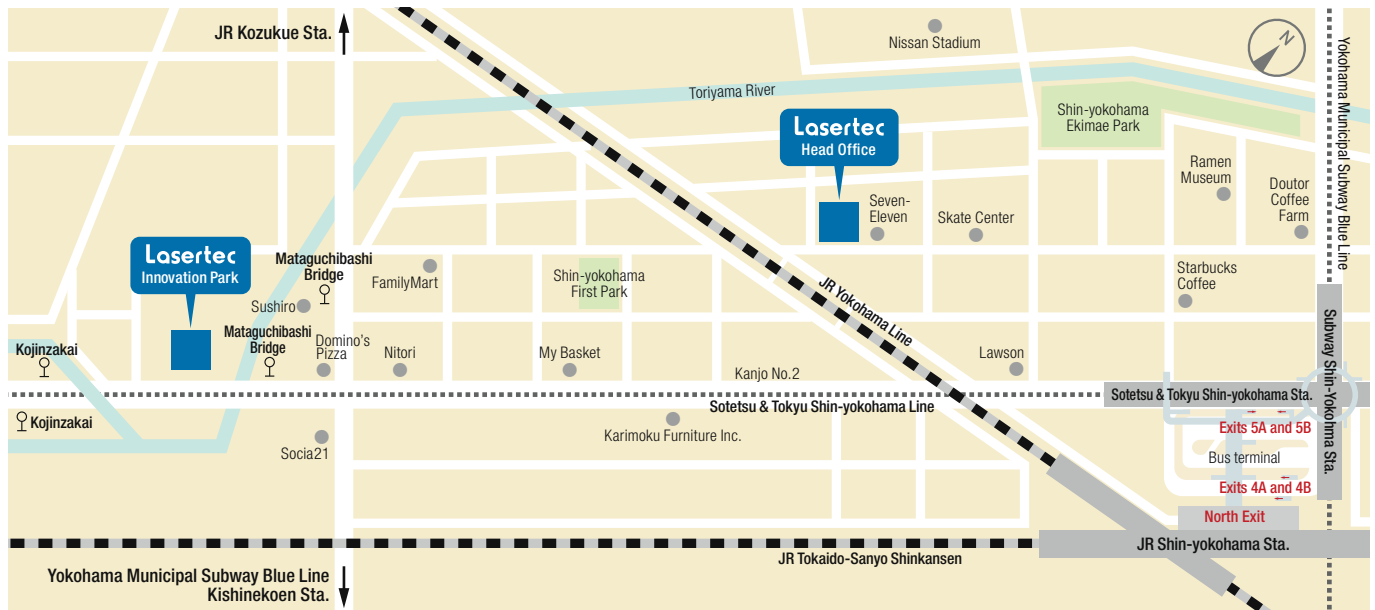

Lasertec Corporation Lasertec Innovation Park

555 Toriyama-cho, Kohoku-ku,
Yokohama, 222-0035, Japan

InnoPa does not have a direct representative phone number. For assistance, please reach out to your primary contact.

ACCESS

A 15 to 17-minute walk from these stations:

Shin-Yokohama Station (JR Yokohama Line / Tokaido & Sanyo Shinkansen / Yokohama Municipal Subway Blue Line / Sotetsu & Tokyu Line)

Kozukue Station (JR Yokohama Line)

Kishinekoen Station (Yokohama Municipal Subway Blue Line)

Buses are also available. Please take one of the following buses:

● From Shin-yokohama Bus Terminal

Platform	Operated by	No.	Destination	Bus Stop
2	Yokohama Municipal Bus	129	Tsurugamine Sta.	Kojinzakai
2	Tokyu Bus	市 03	Ichigao Sta. or Kozukue Sta.	Mataguchibashi Bridge

● From Higashi-Kanagawa Sta. Nishiguchi Bus Terminal

Platform	Operated by	No.	Destination	Bus Stop
6	Yokohama Municipal Bus	39	Midori Shako-Mae or Nakayama Sta.	Mataguchibashi Bridge